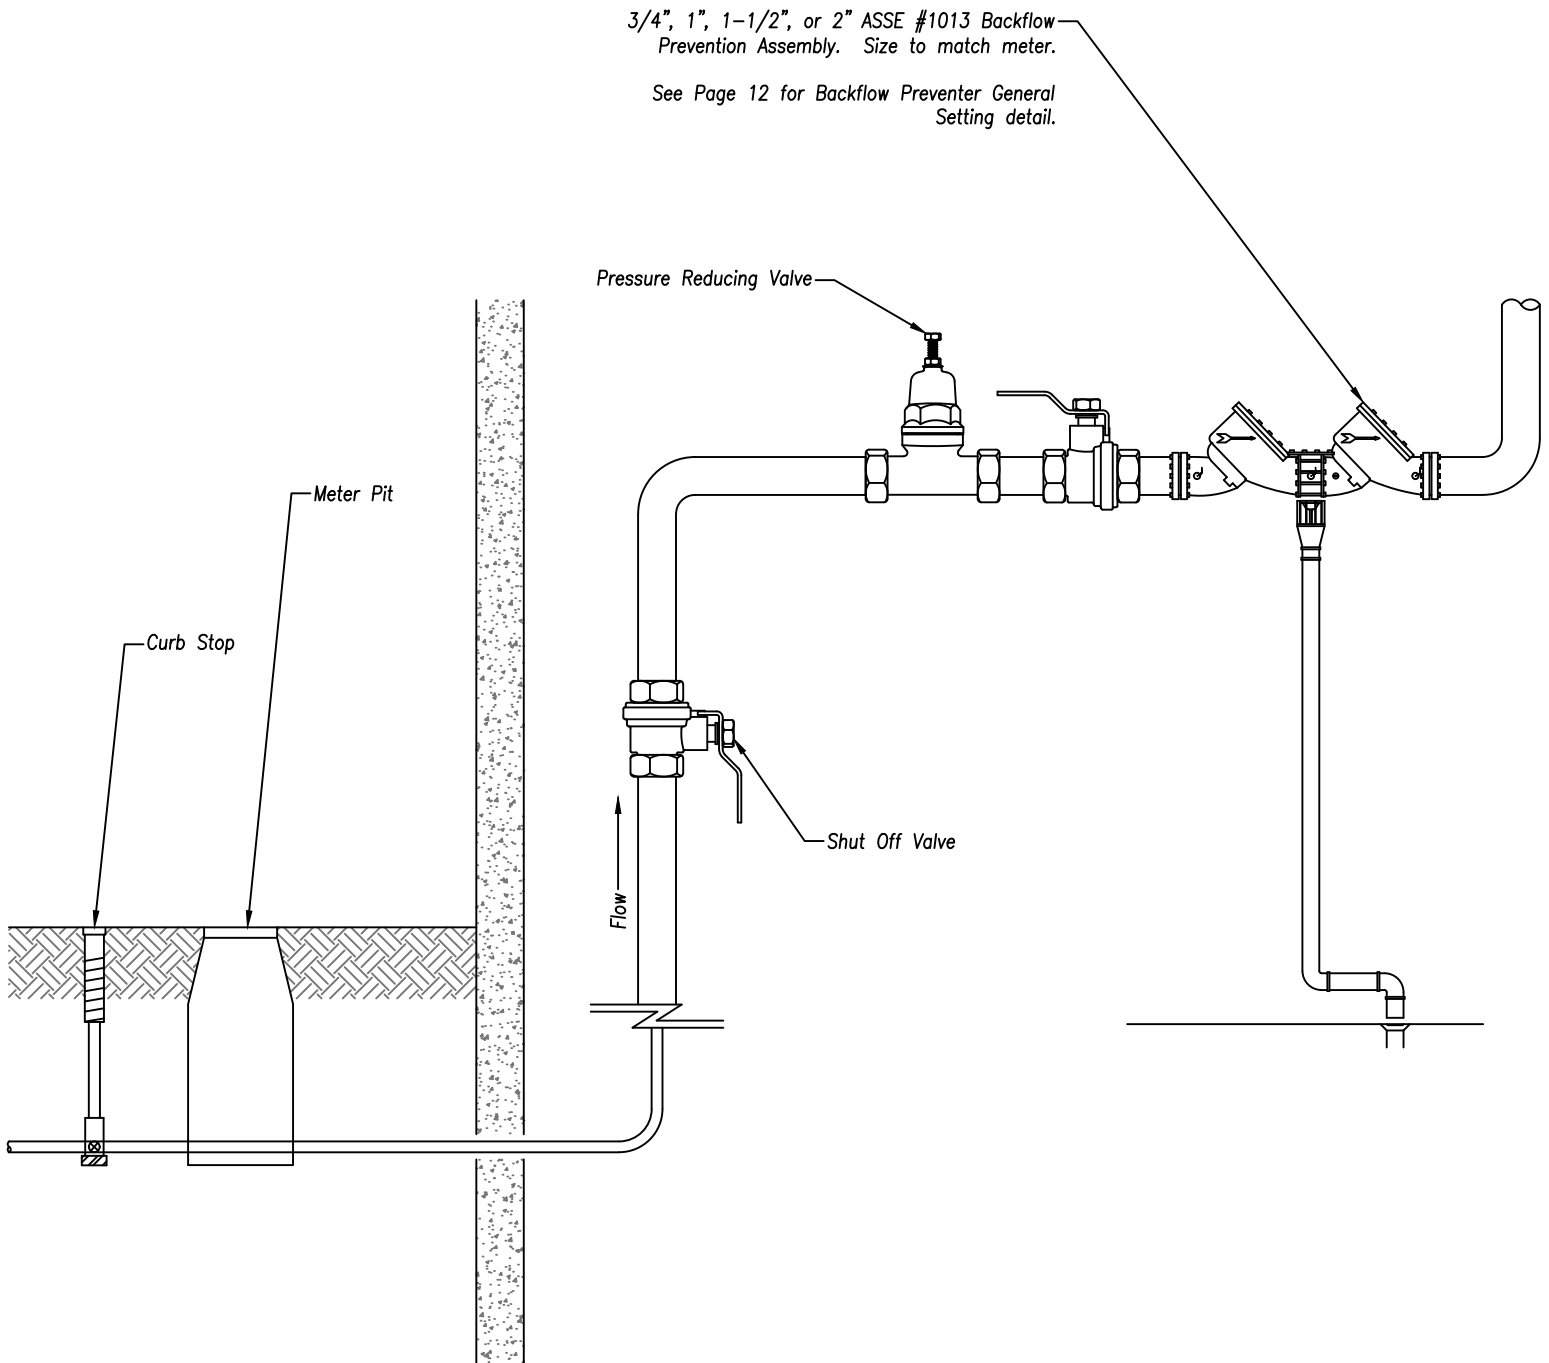

Outdoor Meter - Commercial Meter & BFP

DATE: 05/04/2020

SCALE: NONE

FILE: 2020-014.DWG

Notes:

1. See page 13 for commercial meters located inside of the building.